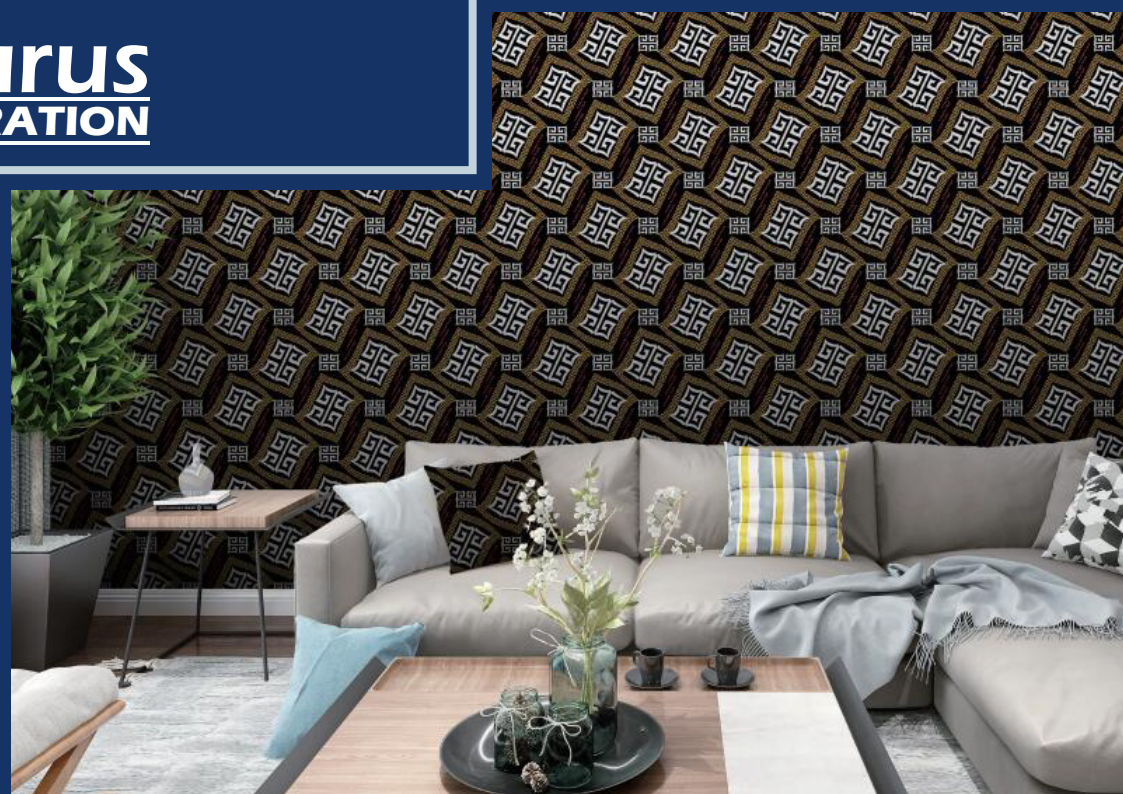

ABSTRACT BRICK

Murus
DECORATION

Code:	#GE9
Collection:	Golden Age
MOQ:	260 rolls/SKU
Material:	Eco-friendly Vinyl

Roll Size	Outer packing	Container
	 <p>Size: 33*28*55cm Volume: 0.051CBM N.W.: 21KG G.W.: 22KG QTY: 20 rolls</p>	<p>20GP Usually 11,000 rolls Up to 12,000 rolls</p> <p>40HC Usually 23,000±1,000 rolls Up to 25,000 rolls if taking off some cartons</p>