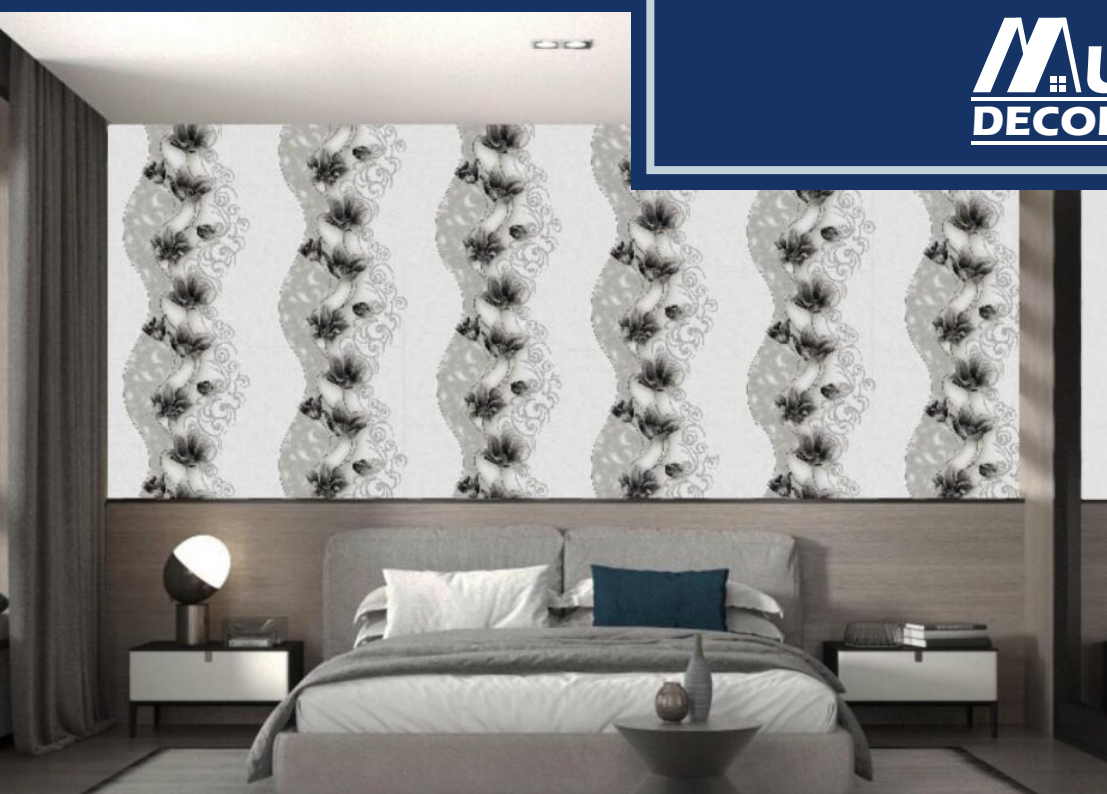

# SUMMER SEASON

**Murus**  
DECORATION

<b>Code:</b>	<b>#SM88</b>
<b>Collection:</b>	<b>Summer Season</b>
<b>MOQ:</b>	<b>260 rolls/SKU</b>
<b>Material:</b>	<b>Eco-friendly Vinyl</b>

Roll Size	Outer packing	Container
	 <p>Size: 33*28*55cm Volume: 0.051CBM N.W.: 21KG G.W.: 22KG QTY: 20 rolls</p>	<p><b>20GP</b> Usually 11,000 rolls Up to 12,000 rolls</p> <p><b>40HC</b> Usually 23,000±1,000 rolls Up to 25,000 rolls if taking off some cartons</p>