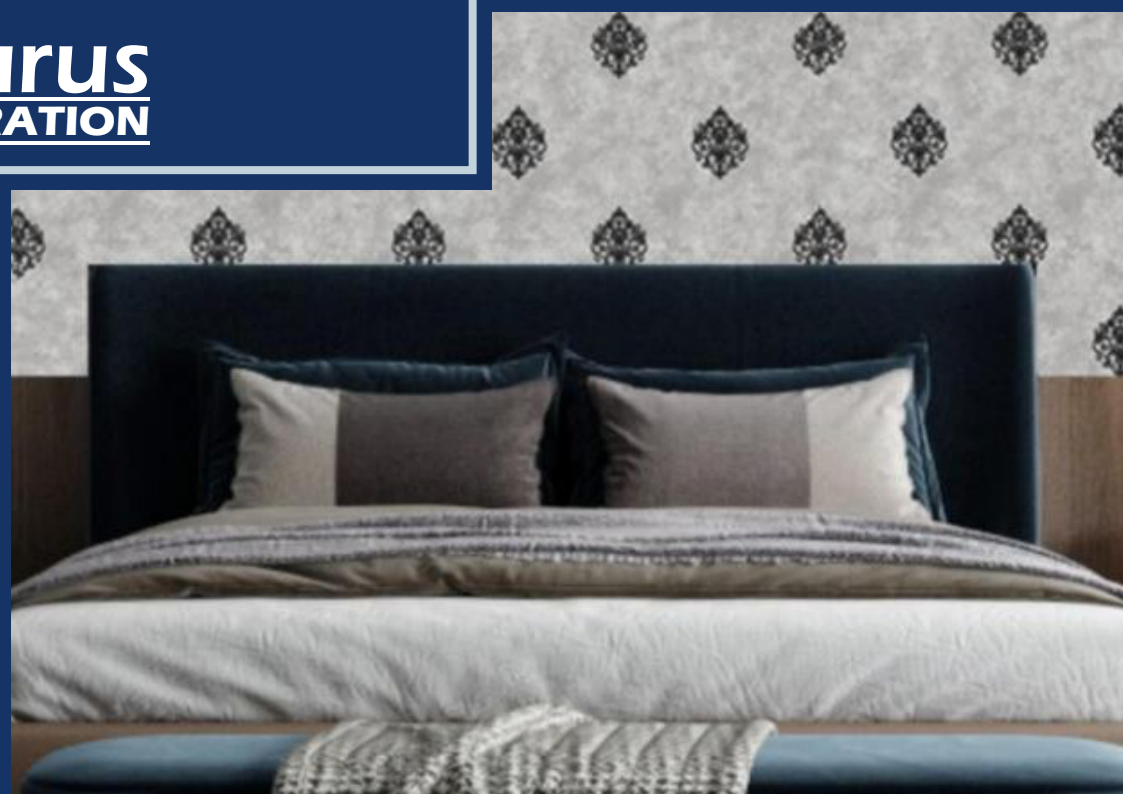

# SUMMER SEASON

**Murus**  
DECORATION

<b>Code:</b>	<b>#SM88</b>
<b>Collection:</b>	<b>Summer Season</b>
<b>MOQ:</b>	<b>260 rolls/SKU</b>
<b>Material:</b>	<b>Eco-friendly Vinyl</b>

Roll Size	Outer packing	Container
	 <p>Size: 33*28*55cm Volume: 0.051CBM N.W.: 21KG G.W.: 22KG QTY: 20 rolls</p>	<p><b>20GP</b> Usually 11,000 rolls Up to 12,000 rolls</p> <p><b>40HC</b> Usually 23,000±1,000 rolls Up to 25,000 rolls if taking off some cartons</p>